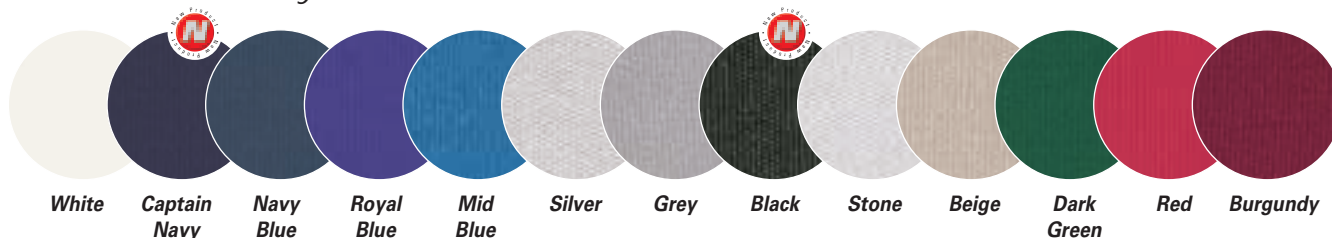

SOLACRYL

Benefits

Solacryl is a high quality range of 100% acrylic fabrics manufactured exclusively for Bainbridge International. Designed primarily for use in marine covers, Solacryl is woven and finished to an exacting specification based on our 25 years experience of supplying fabric to covermakers.

Four styles of Solacryl are available, each specifically designed for different marine applications.

© Joe McCarthy

Colour Availability

Note: Information correct at time of print. Other colours available against special order. Colour representation from 4-colour process and for reference purposes only. Please inquire for colour sample of actual fabric.